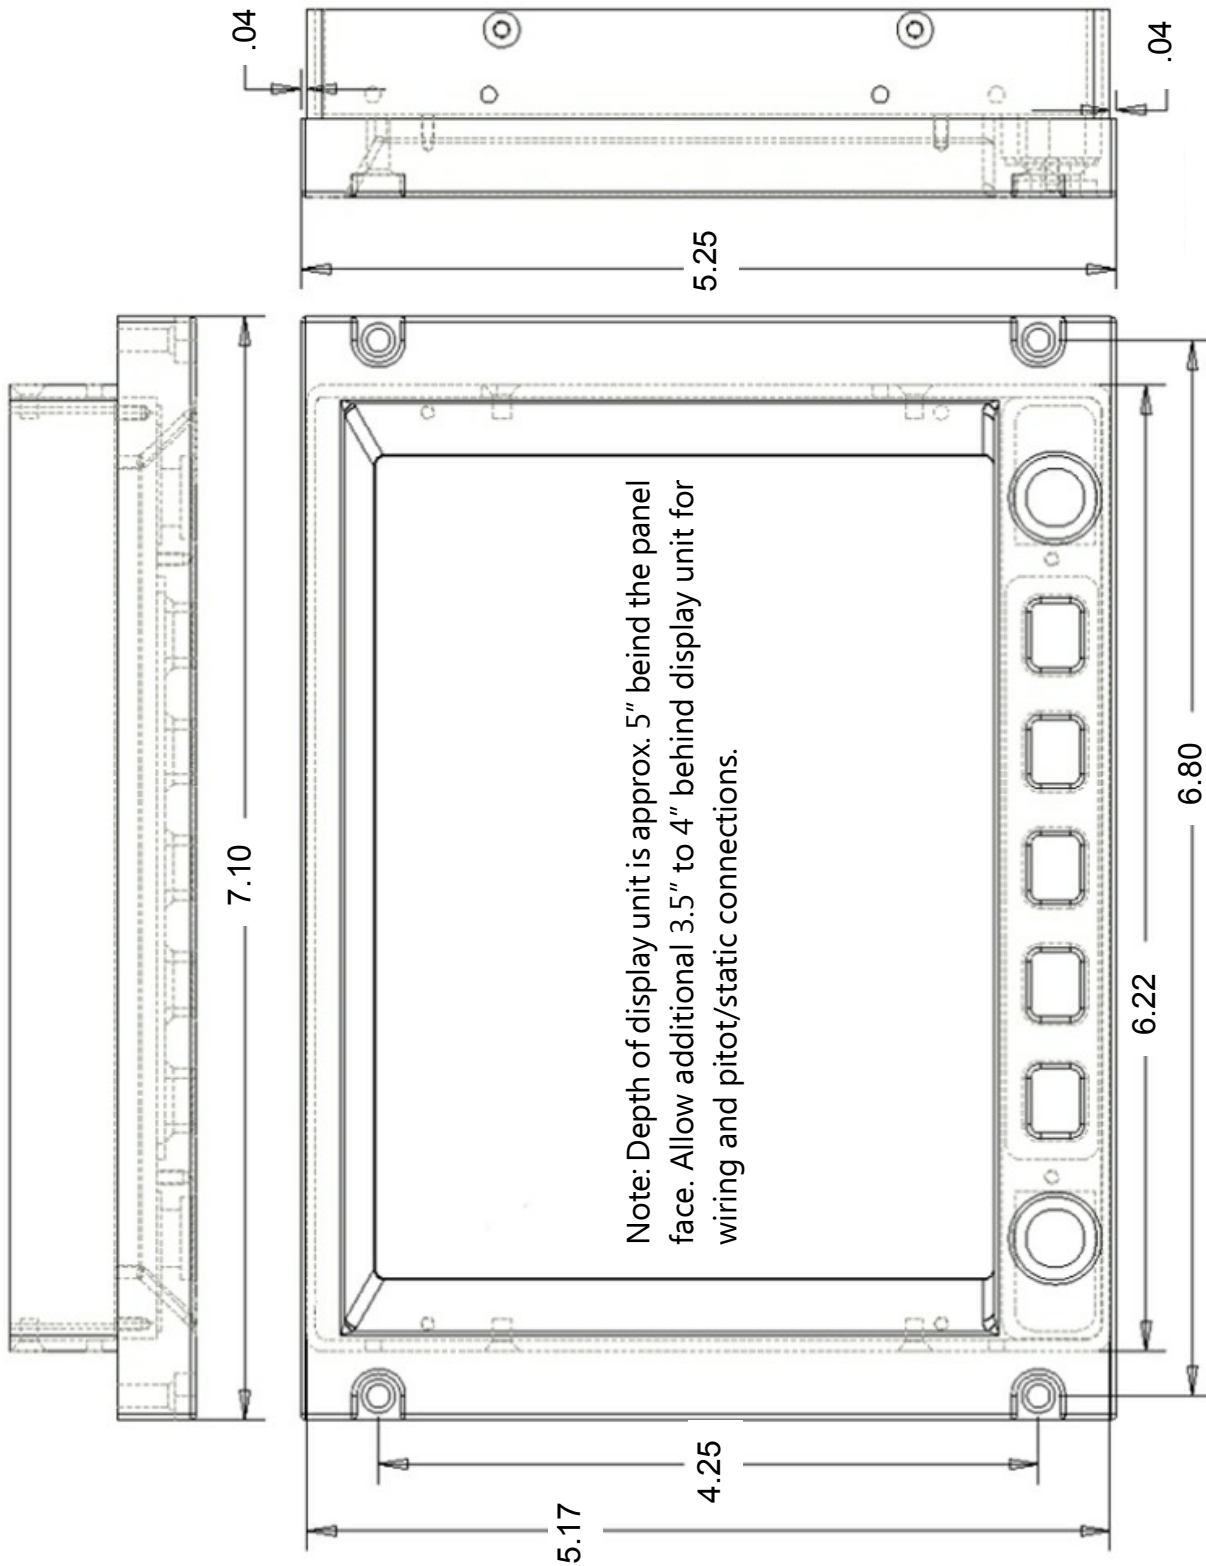

# 6.5" SPORT EFIS Mounting Template

Panel cutout 6.24" x 5.19" (This allows for clearance on each side) Use No. 6 screws for mounting.  
All dimensions in inches. NOT TO SCALE.

6-5 Sport Template.pdf  
Rev D 24-Aug-2014