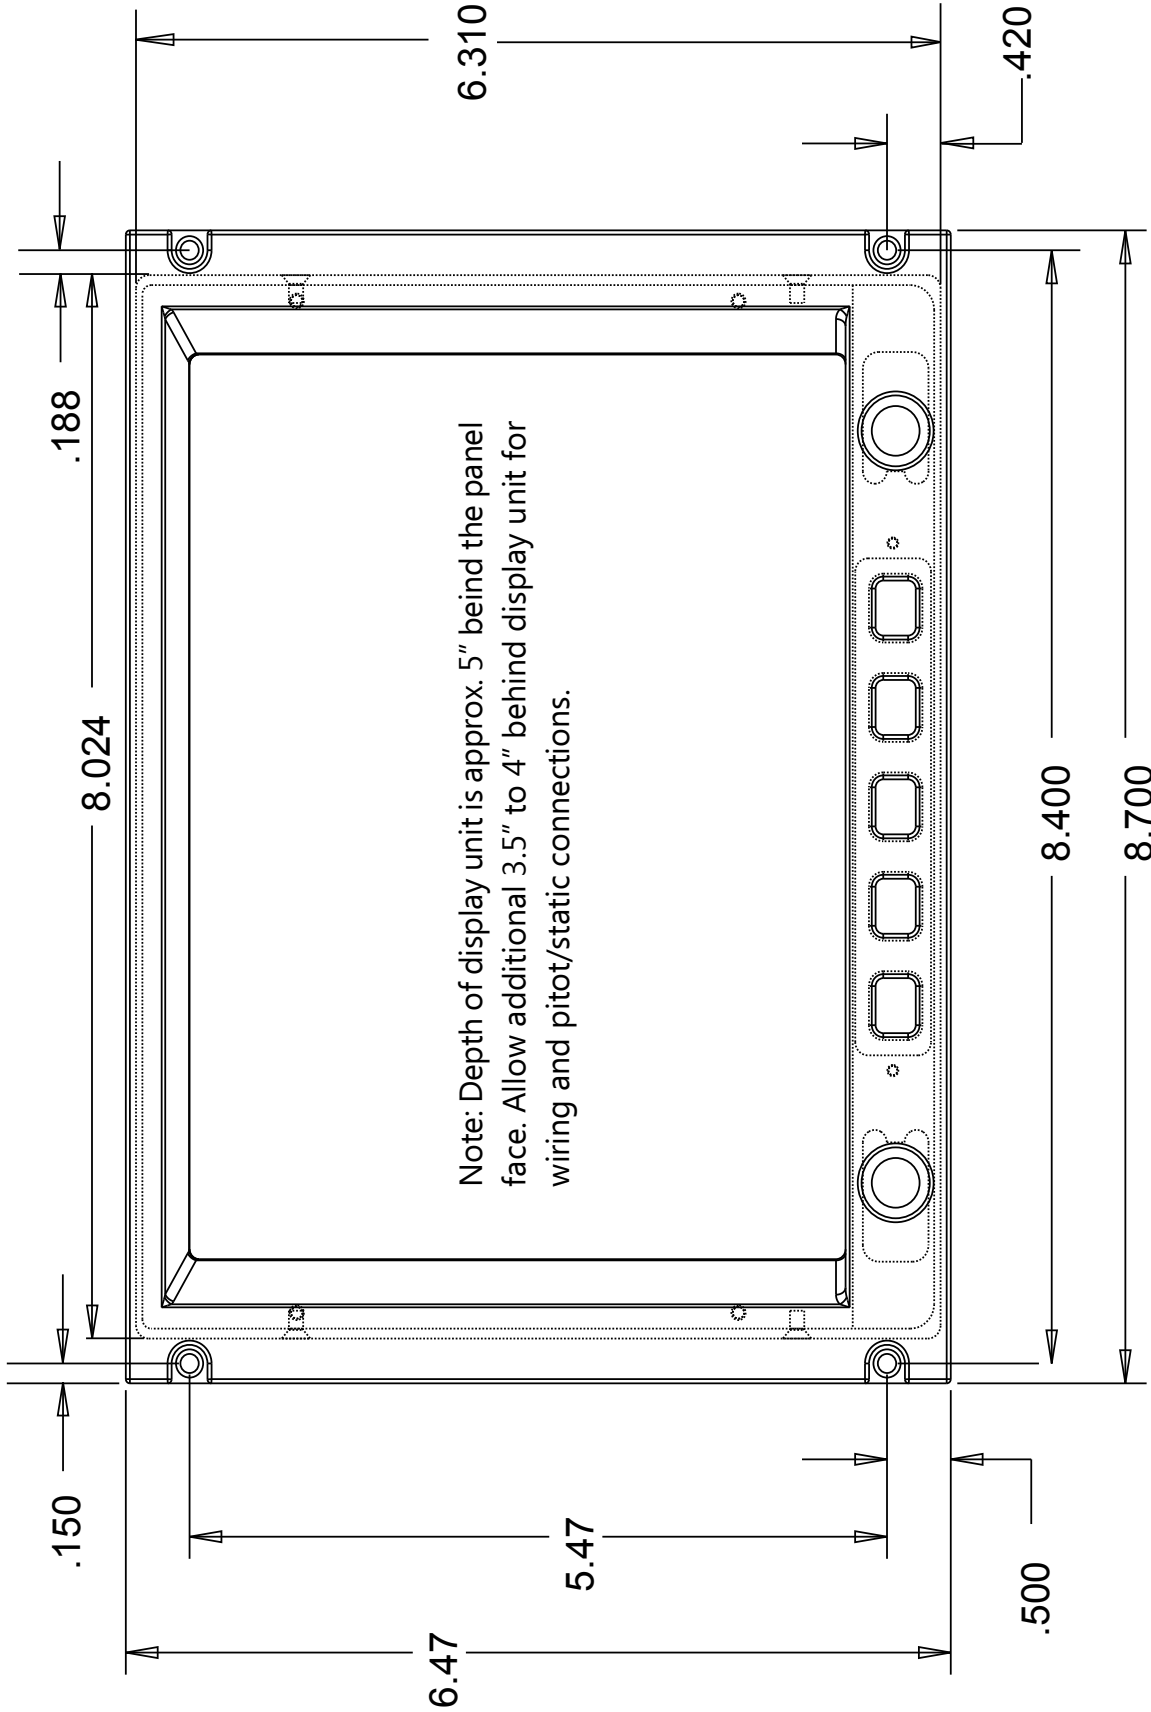

8.4" SPORT EFIS Mounting Template

Panel cutout 8.044" x 6.33" (This allows for a small clearance each side) Use No. 6 mounting screws.
All dimensions in inches. NOT TO SCALE.

8-4 Sport Template.pdf
Rev D 24-Aug-2014