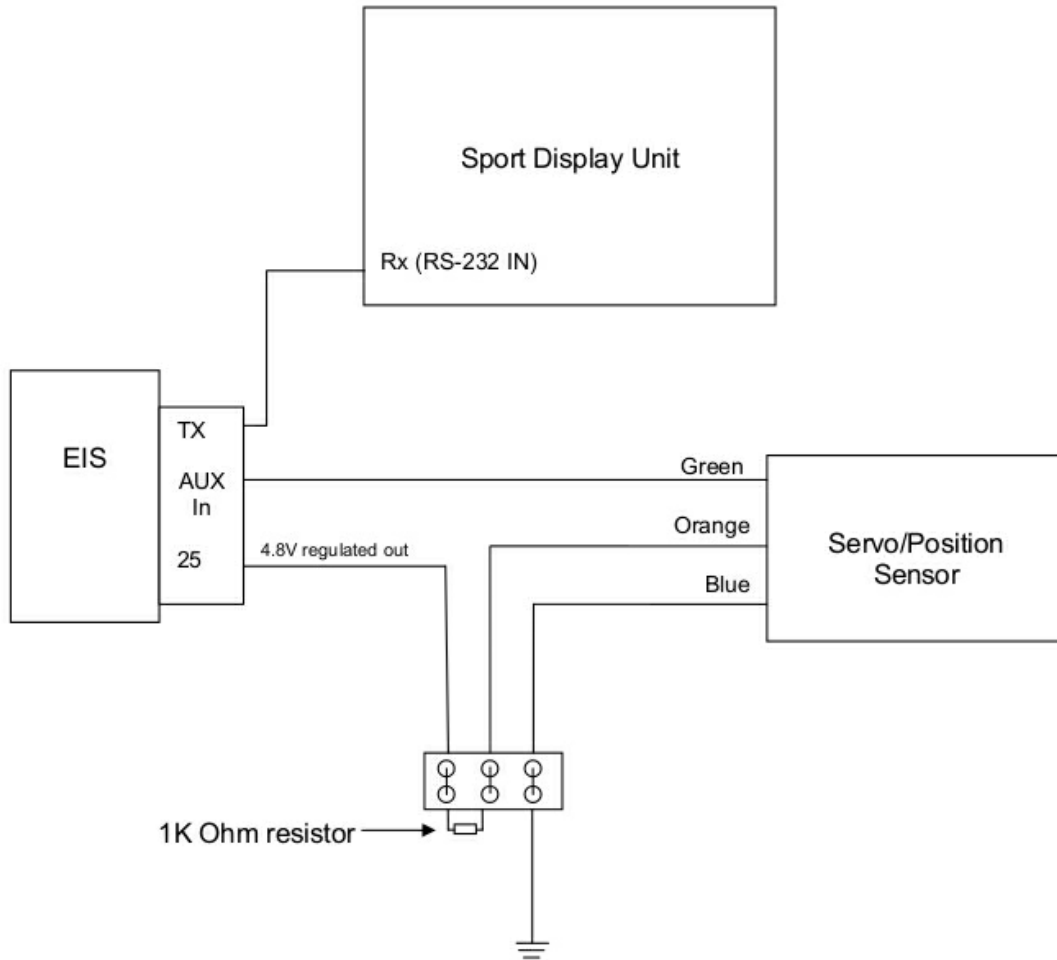

GRT Sport Trim/Flap Position Install

Servo/Position Sensor Installation

February 2009