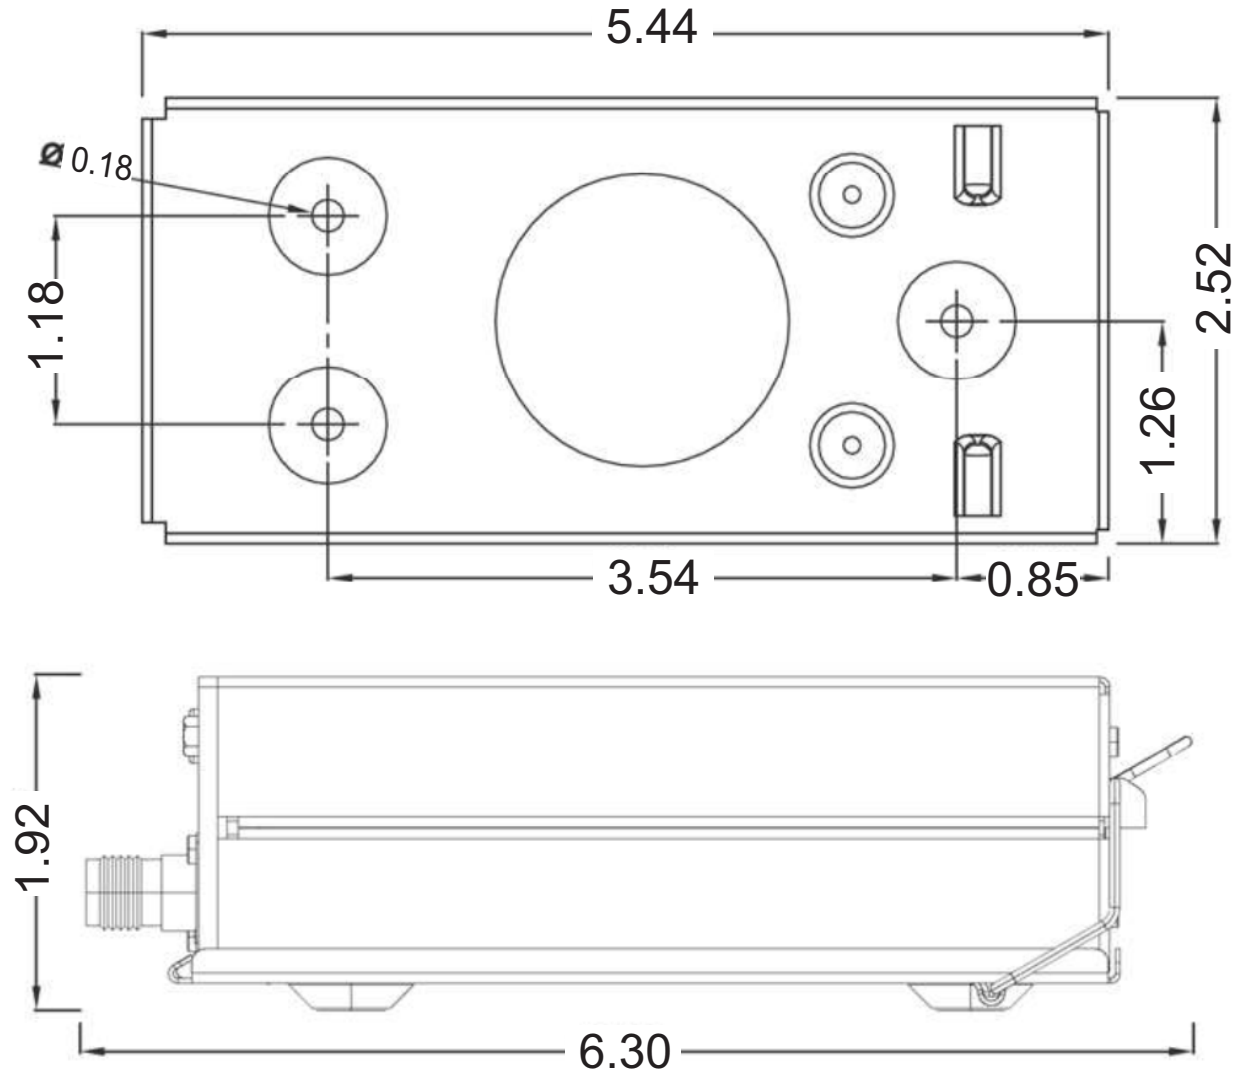

Note: Dimensions shown in inches.

## Trig TT22 Remote Transponder Mounting Tray & Overall Dimensions