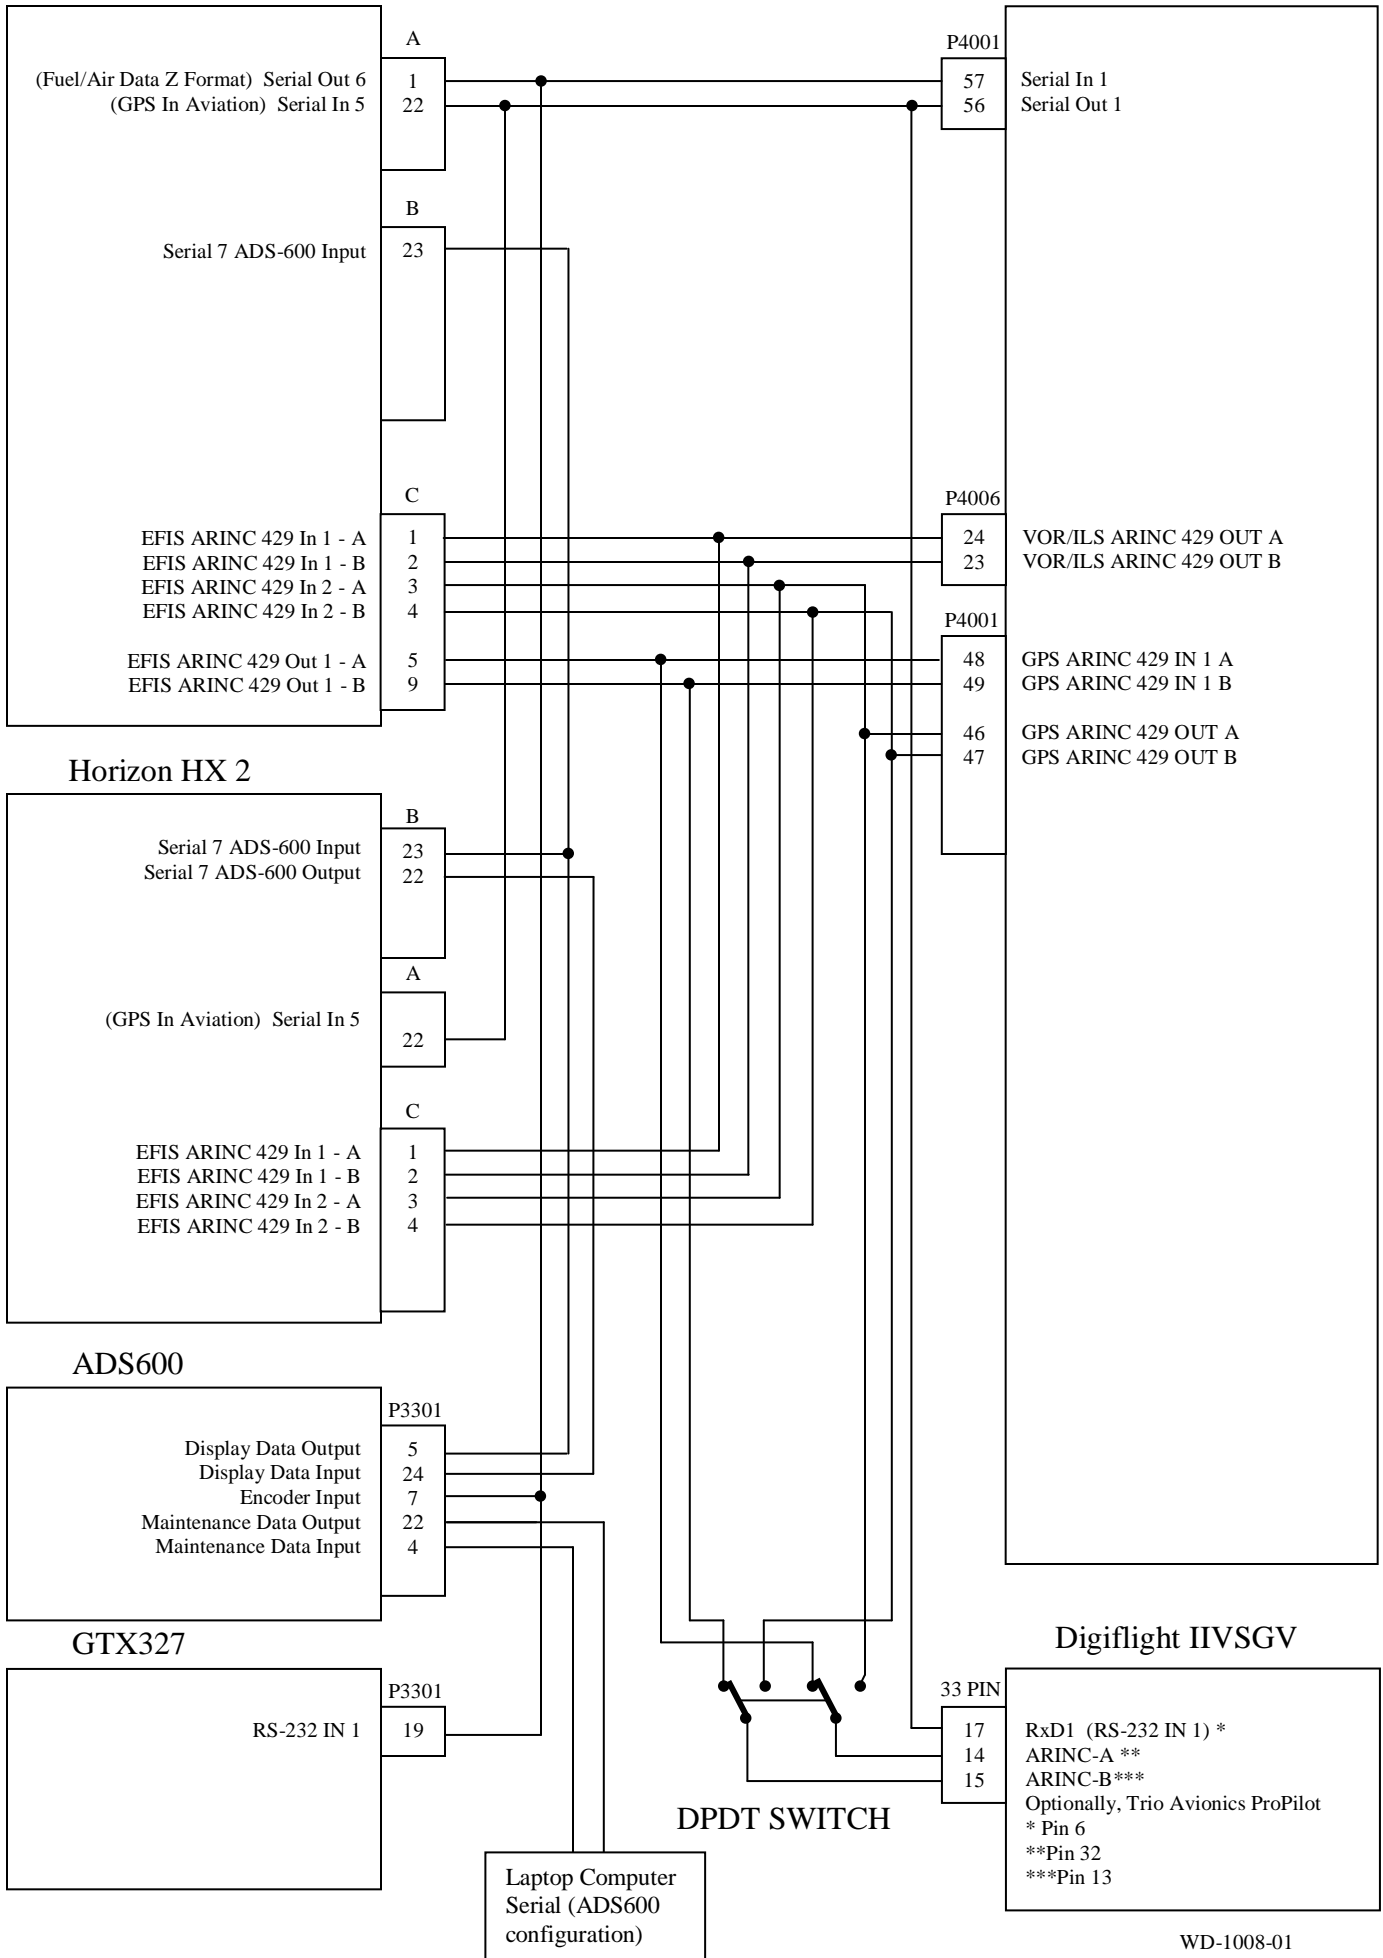

Horizon HX 1

GNS 430W/530W

Document Version History

WD-1008-00 First released version.

WD-1008-01 ADS600 Maintenance Data Input/Output connections removed from Display Unit 2 and added to Laptop (temporary connection for ADS600 configuration).