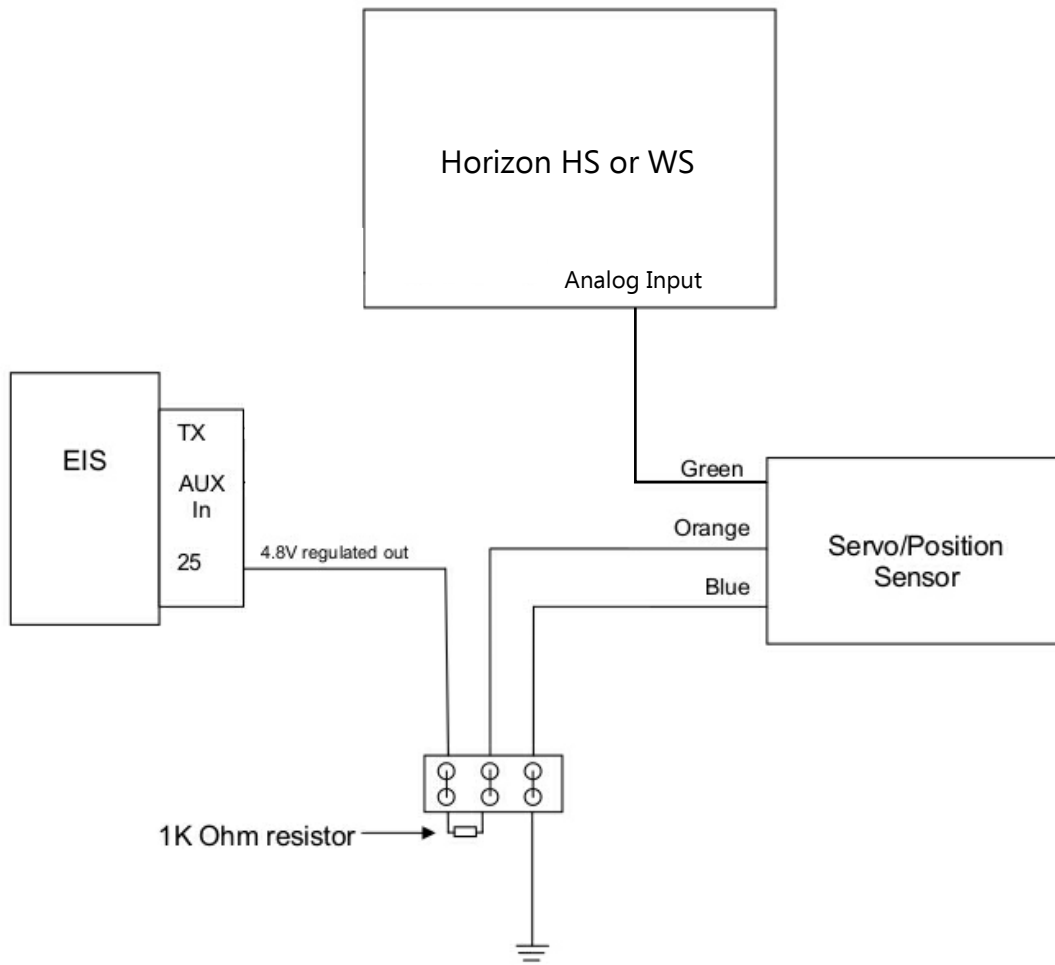

GRT Horizon HS or WS Trim/Flap Position Indicator Wiring

Servo/Position Sensor
Installation

03-Apr-2013